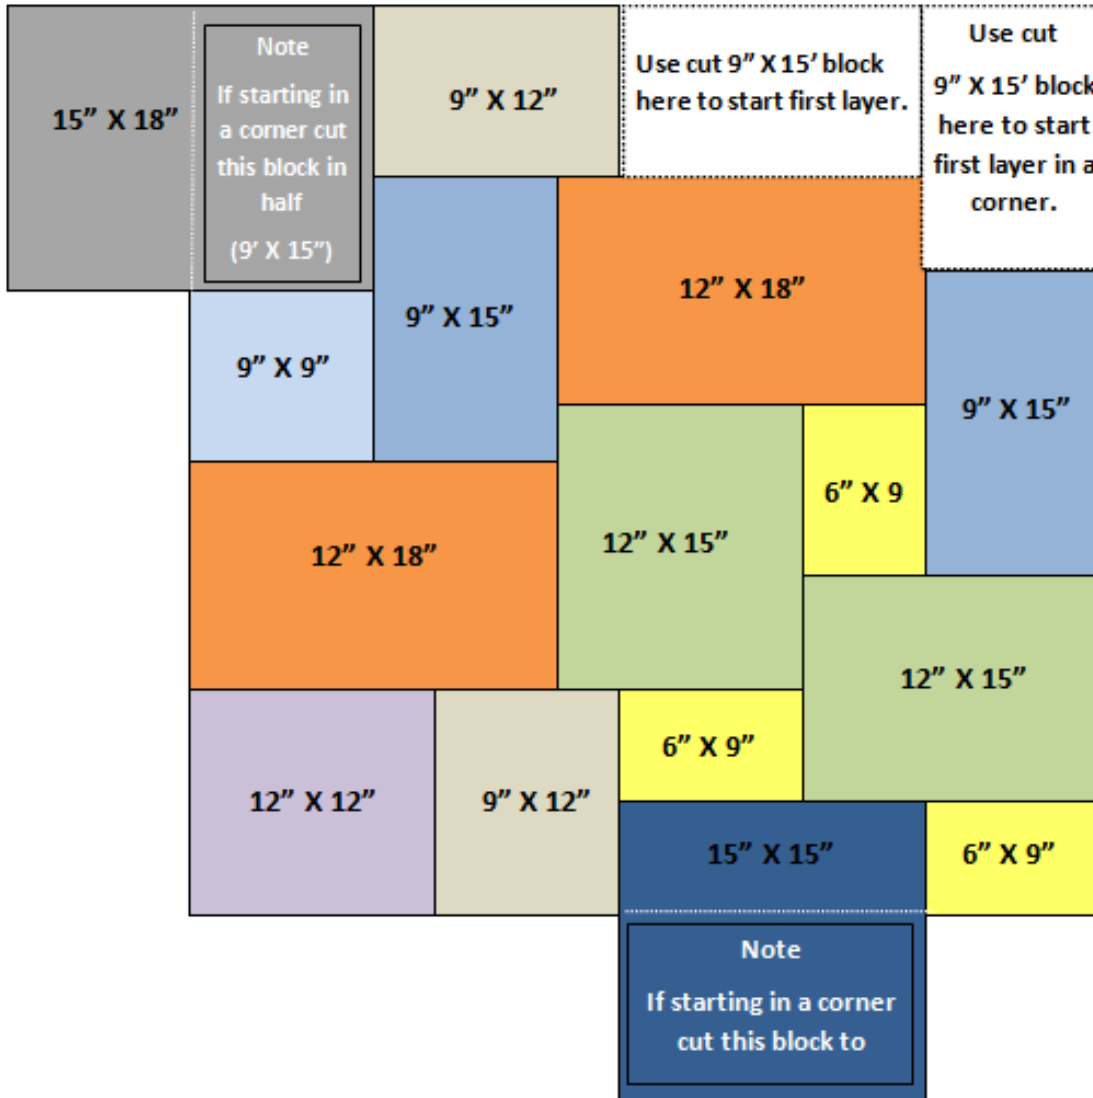

Flagstaff Paver Collection

Bigelow 1500 Series Basic Layout Pattern

15 sq. ft per layer
Pieces per layer

3 ea. 6" X 9"	1 ea. 9" X 9"	2 ea. 9" X 12"
2 ea. 9" X 15"	1 ea. 12" X 12"	2 ea. 12" X 15"
2 ea. 12" X 18"	1 ea. 15" X 15"	1 ea. 15" X 18"

Flagstaff Paver Collection

Bigelow 1500 Series Pattern Continuation Layout